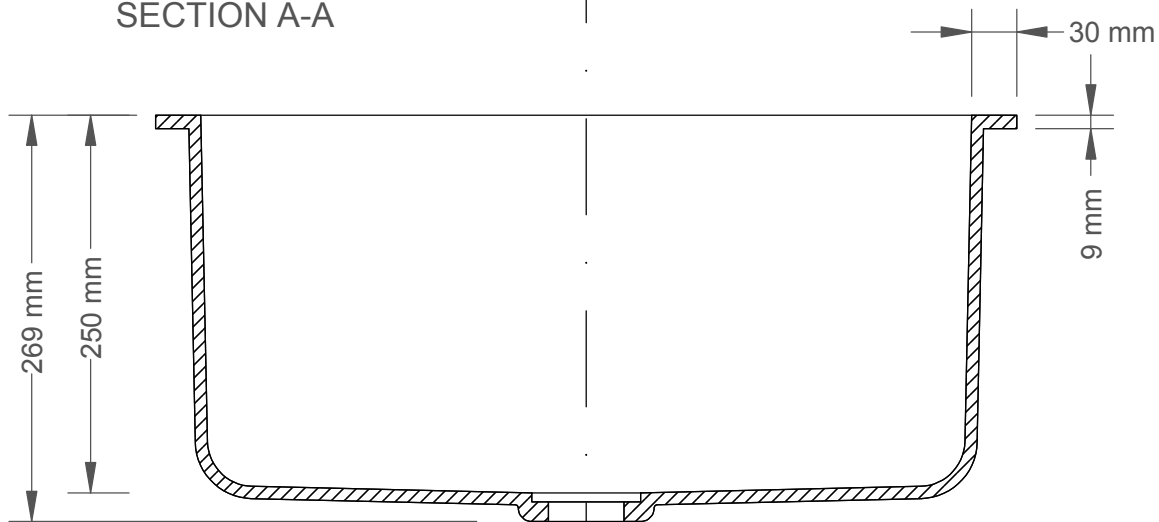

SECTION A-A

All dimensions in millimetres.  
 Sizes shown are nominal. There can be slight variations from sink to sink due to the nature of epoxy resin.

Simmons (Mouldings) Ltd.  
 Station Street West Business Park  
 Coventry CV6 5BP  
 Tel: 024 7663 7028 Fax: 024 7663 7030  
 e-mail: neil@epoxyworktops.com

Title:  
**SR12 SINK**  
 Job No. / Project:  
**SR12 Sink**

Drawing No:  
**SR12**  
 Scale:  
**1:5**

Date:  
**15 Dec 2011**  
 Drawn By:  
**NE**